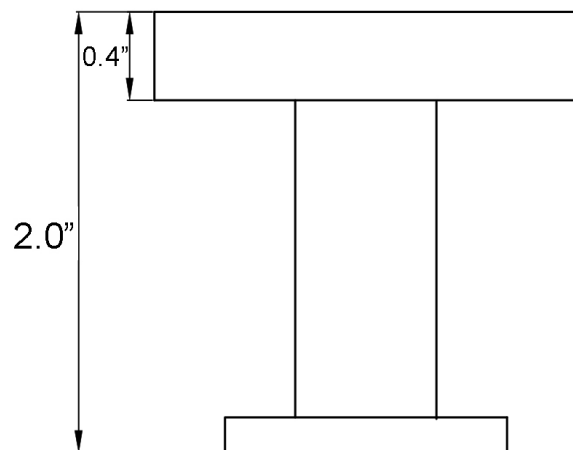

Features

- Bathroom Hook
- Polished Chrome Finish
- Solid Brass Base
- Includes Mounting Hardware

Norm WSBC 268608 CR

SKU# | Option:

- Norm WSBC 268608 CR | Polished chrome

Finishes

 CR Polished Chrome

<p>Collection Norm</p>	<p>Model Norm WSBC 268608</p>	<p>Dimensions Metric <i>1 inch = 2.54 cm</i> <i>1 inch = 25.4 mm</i></p>	 <p>1051 Lea Drive - Collegeville, PA 19426 Tel. 215 513 9400 - Fax 610 831 0215 www.ws bathcollections.com - info@ws bathcollectins.com</p>
-----------------------------------	--	--	---

Product Specs Sheets

Collection
Norm

Model |
Norm WSBC 268608

Dimensions Metric

1 inch = 2.54 cm
1 inch = 25.4 mm

WS[®]
BATH
COLLECTIONS

1051 Lea Drive - Collegeville, PA 19426
Tel. 215 513 9400 - Fax 610 831 0215
www.ws bathcollections.com - info@ws bathcollections.com