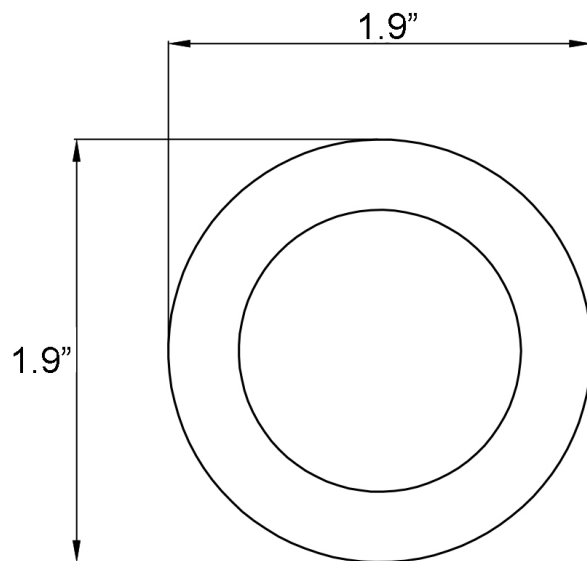

Features

- Bathroom Hook
- Polished Chrome Finish
- Solid Brass Base
- Includes Mounting Hardware

Norm WSBC 268608 CR

SKU# | Option:

- Norm WSBC 268608 CR | Polished chrome

Finishes

 CR Polished Chrome

<p>Collection Norm</p>	<p>Model Norm WSBC 268608</p>	<p>Dimensions Metric <i>1 inch = 2.54 cm</i> <i>1 inch = 25.4 mm</i></p>	 <p>1051 Lea Drive - Collegeville, PA 19426 Tel. 215 513 9400 - Fax 610 831 0215 www.ws bathcollections.com - info@ws bathcollectins.com</p>
-----------------------------------	--	--	---

Product Specs Sheets

Collection
Norm

Model |
Norm WSBC 268608

Dimensions Metric

1 inch = 2.54 cm
1 inch = 25.4 mm

WS[®]
BATH
COLLECTIONS

1051 Lea Drive - Collegeville, PA 19426
Tel. 215 513 9400 - Fax 610 831 0215
www.ws bathcollections.com - info@ws bathcollections.com